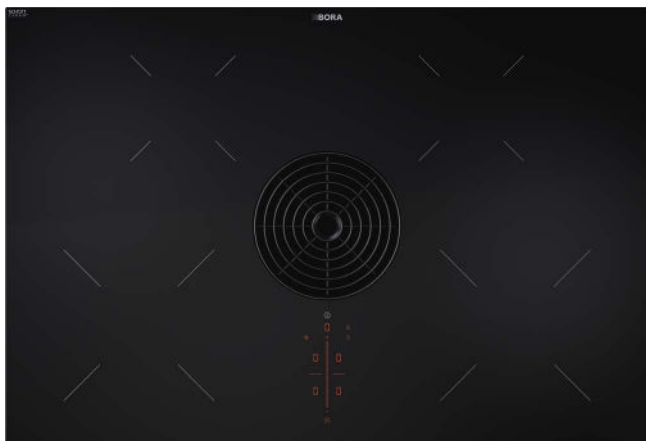

Cooktop

PURA / PURU 760 × 515 mm

BORA Pure induction cooktop with integrated cooktop extractor – exhaust air / recirculation

Air inlet nozzles

PUED

BORA Pure
air inlet nozzle
black

PUEDG

BORA Pure
air inlet nozzle
greige

PUEDR

BORA Pure
air inlet nozzle
red

PUEDL

BORA Pure
air inlet nozzle
light grey

PUEDB

BORA Pure
air inlet nozzle
blue

PUEDO

BORA Pure
air inlet nozzle
orange

PUEDJ

BORA Pure
air inlet
nozzle jade
green

PUEDS

BORA Pure
air inlet
nozzle sun
yellow