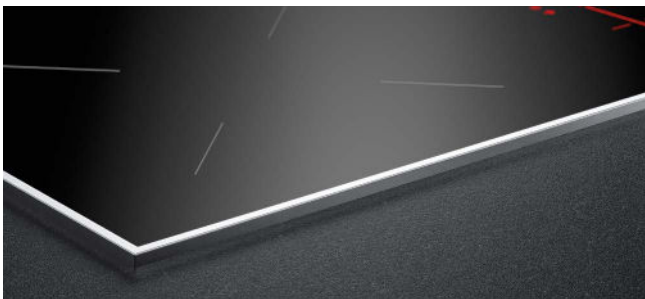

Edge protection for surface mounted models

BKR760 BORA cooktop frame for width 760 mm